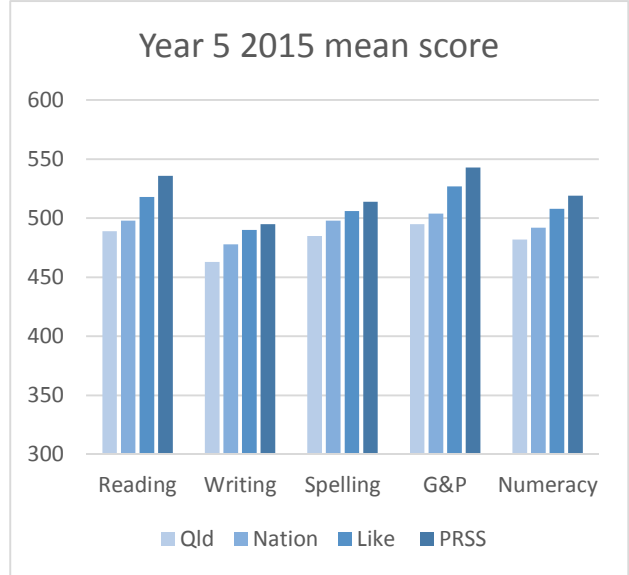

Patricks Road SS

2015 NAPLAN results

Patricks Road State School students outperformed the state of Queensland, the nation and like schools (like schools are those considered to have students from similar socio economic ranking).